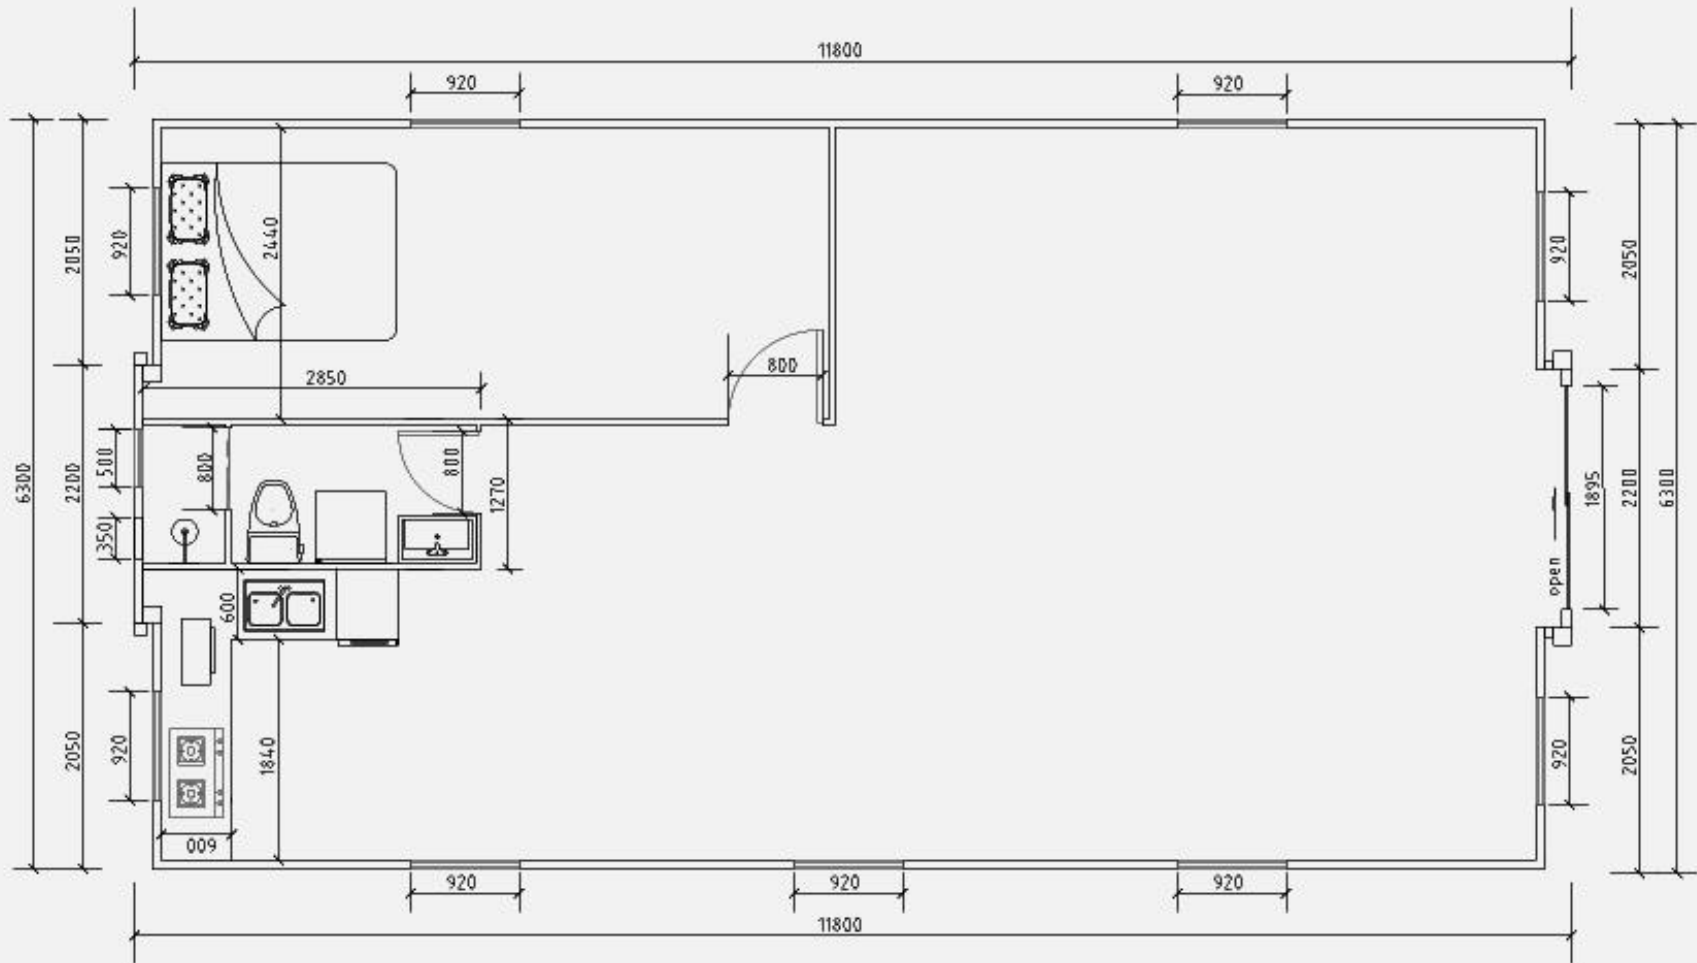

40ft

Open space

Closed Length: 11.8m
 Closed Width: 2.2m
 Total Weight: 4600kg

Open Length: 11.8m
 Open Width: 6.3m
 Total Size: 74m²

40ft

1 bedrooms: living room, L-shaped kitchen and superior bathroom

Closed Length: 11.8m
 Closed Width: 2.2m
 Total Weight: 4600kg

Open Length: 11.8m
 Open Width: 6.3m
 Total Size: 74m²

40ft

2 bedrooms: living room, L-shaped kitchen and superior bathroom

Closed Length: 11.8m
 Closed Width: 2.2m
 Total Weight: 4600kg

Open Length: 11.8m
 Open Width: 6.3m
 Total Size: 74m²

Closed Length: 11.8m
 Closed Width: 2.2m
 Total Weight: 4600kg

Open Length: 11.8m
 Open Width: 6.3m
 Total Size: 74m²

40ft

4 bedrooms: living room, L-shaped kitchen and superior bathroom

Closed Length: 11.8m
 Closed Width: 2.2m
 Total Weight: 4600kg

Open Length: 11.8m
 Open Width: 6.3m
 Total Size: 74m²