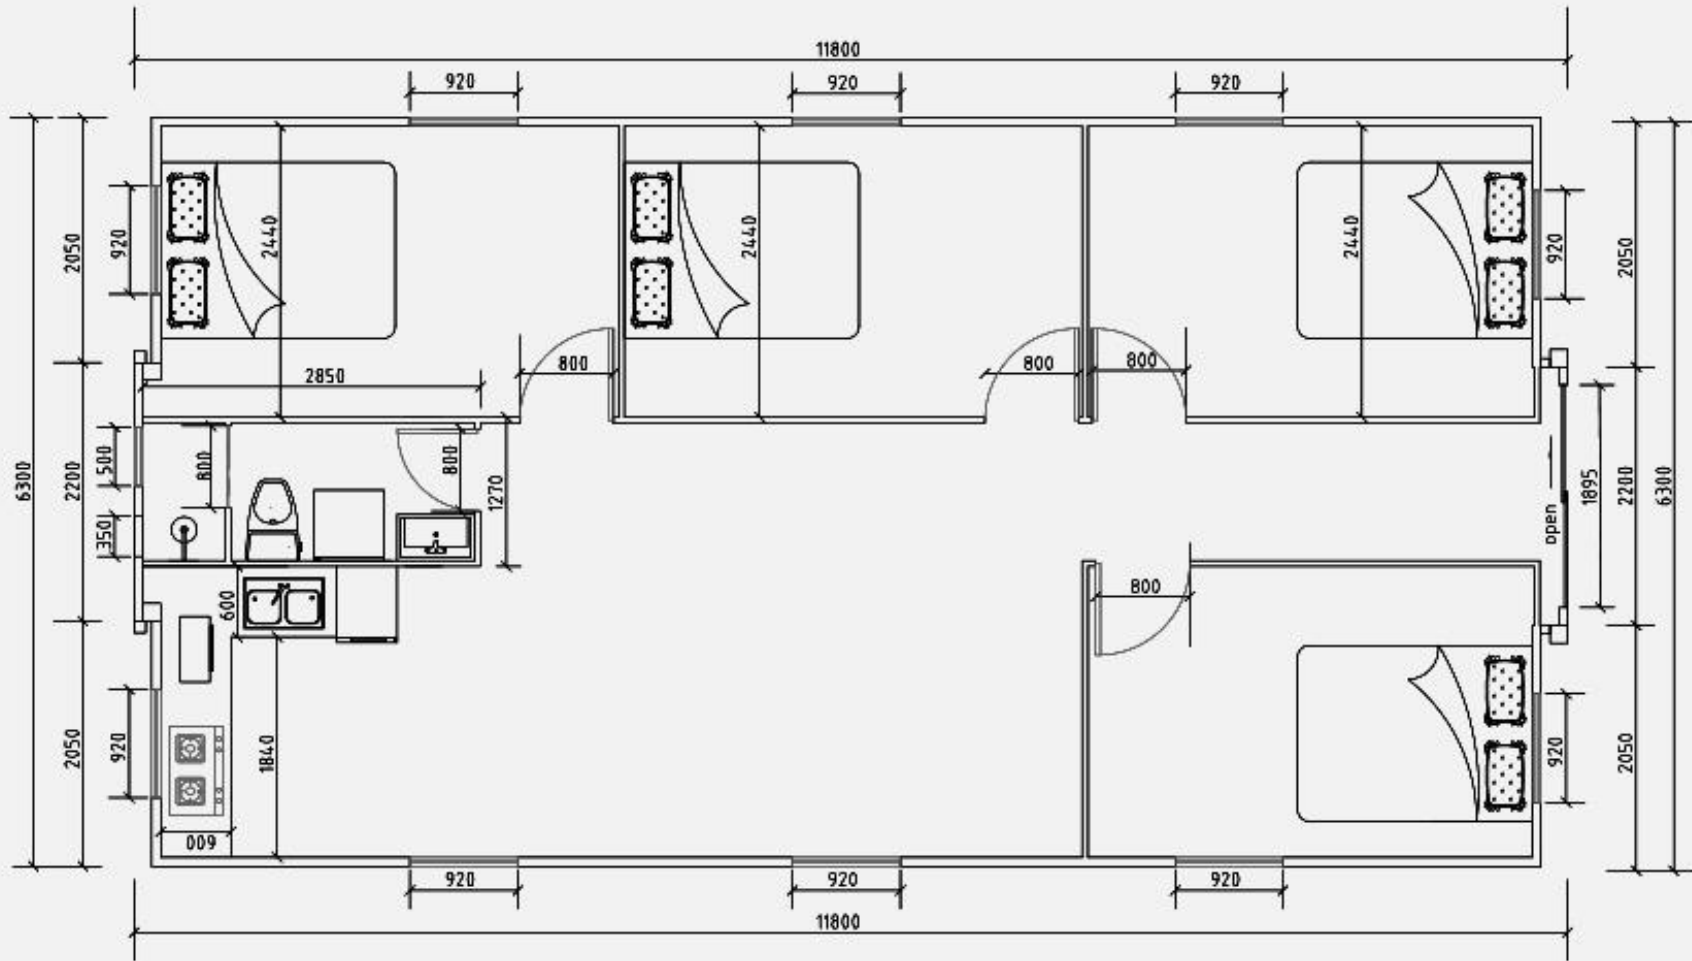

Open Length: 11.8m
 Open Width: 6.3m
 Total Size: 74m²

40ft

2 bedrooms: living room, L-shaped kitchen and superior bathroom

Closed Length: 11.8m
 Closed Width: 2.2m
 Total Weight: 4600kg

Open Length: 11.8m
 Open Width: 6.3m
 Total Size: 74m²

40ft

2 bedrooms with cloakroom:
living room, L-shaped kitchen
and superior bathroom

Closed Length: 11.8m
Closed Width: 2.2m
Total Weight: 4600kg

Open Length: 11.8m
Open Width: 6.3m
Total Size: 74m²

40ft

3 bedrooms: living room, L-shaped kitchen and superior bathroom

Closed Length: 11.8m
 Closed Width: 2.2m
 Total Weight: 4600kg

Open Length: 11.8m
 Open Width: 6.3m
 Total Size: 74m²

40ft

4 bedrooms: living room, L-shaped kitchen and superior bathroom

Closed Length: 11.8m
 Closed Width: 2.2m
 Total Weight: 4600kg

Open Length: 11.8m
 Open Width: 6.3m
 Total Size: 74m²