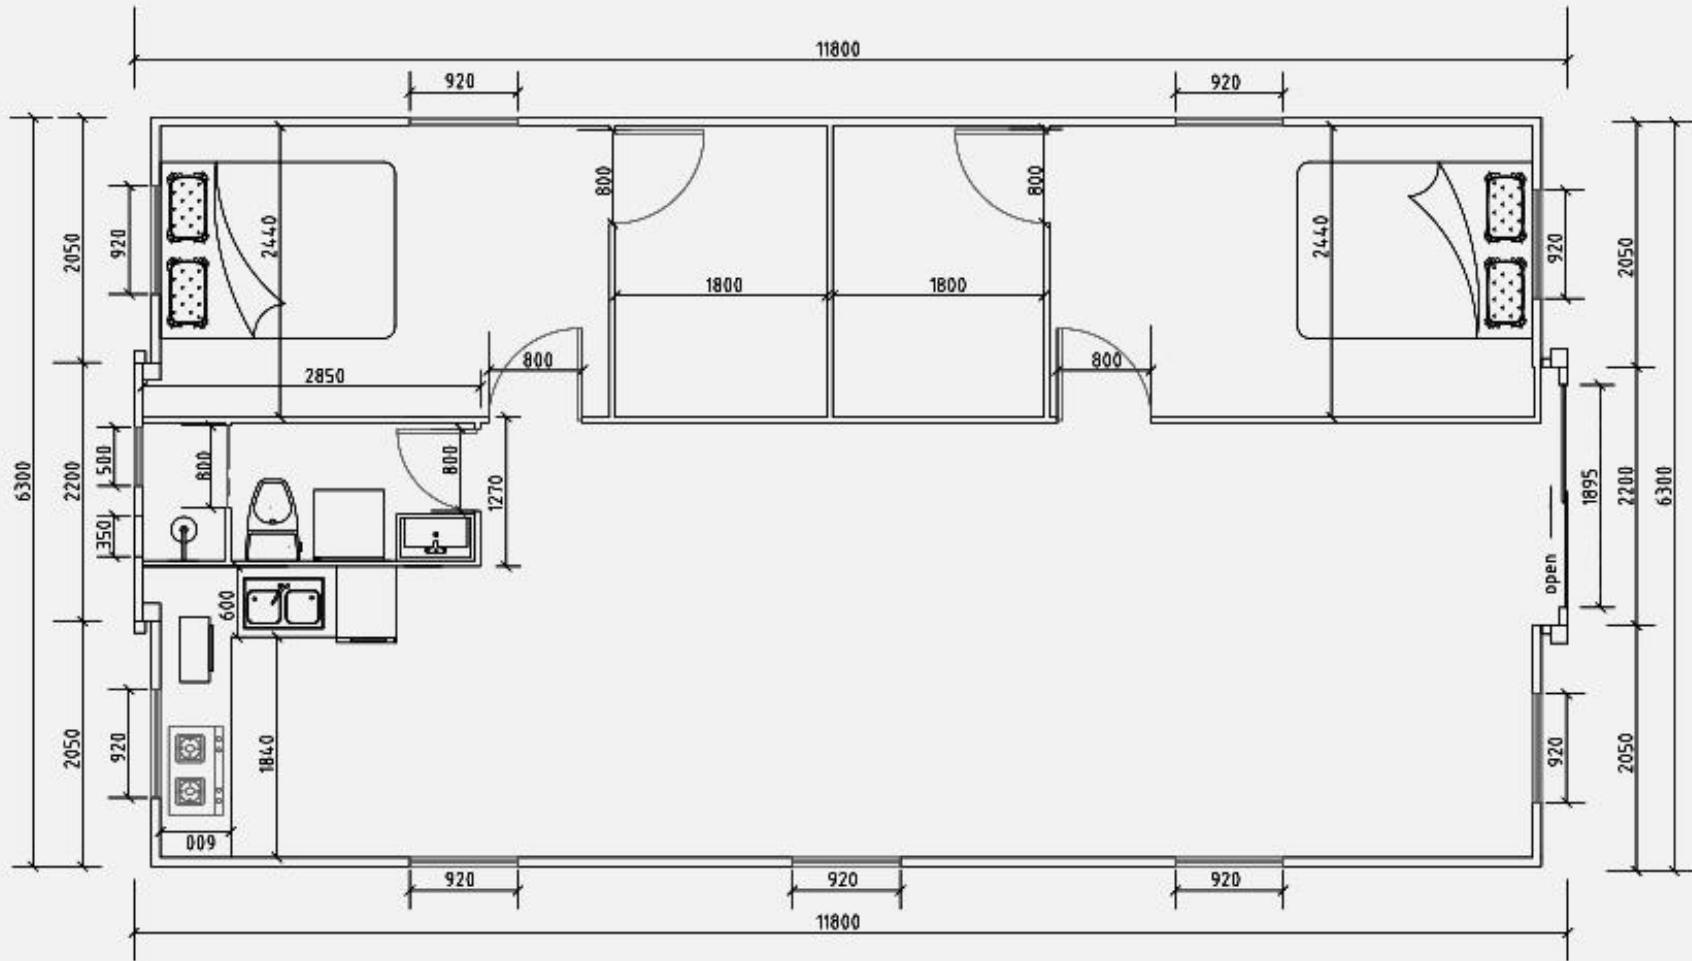

Open Length: 11.8m
 Open Width: 6.3m
 Total Size: 74m²

40ft

2 bedrooms: living room, L-shaped kitchen and superior bathroom

Closed Length: 11.8m
 Closed Width: 2.2m
 Total Weight: 4600kg

Open Length: 11.8m
 Open Width: 6.3m
 Total Size: 74m²

40ft

2 bedrooms with cloakroom:
living room, L-shaped kitchen
and superior bathroom

Closed Length: 11.8m
Closed Width: 2.2m
Total Weight: 4600kg

Open Length: 11.8m
Open Width: 6.3m
Total Size: 74m²

40ft

3 bedrooms: living room, L-shaped kitchen and superior bathroom

Closed Length: 11.8m
 Closed Width: 2.2m
 Total Weight: 4600kg

Open Length: 11.8m
 Open Width: 6.3m
 Total Size: 74m²

40ft

4 bedrooms: living room, L-shaped kitchen and superior bathroom

Closed Length: 11.8m
 Closed Width: 2.2m
 Total Weight: 4600kg

Open Length: 11.8m
 Open Width: 6.3m
 Total Size: 74m²