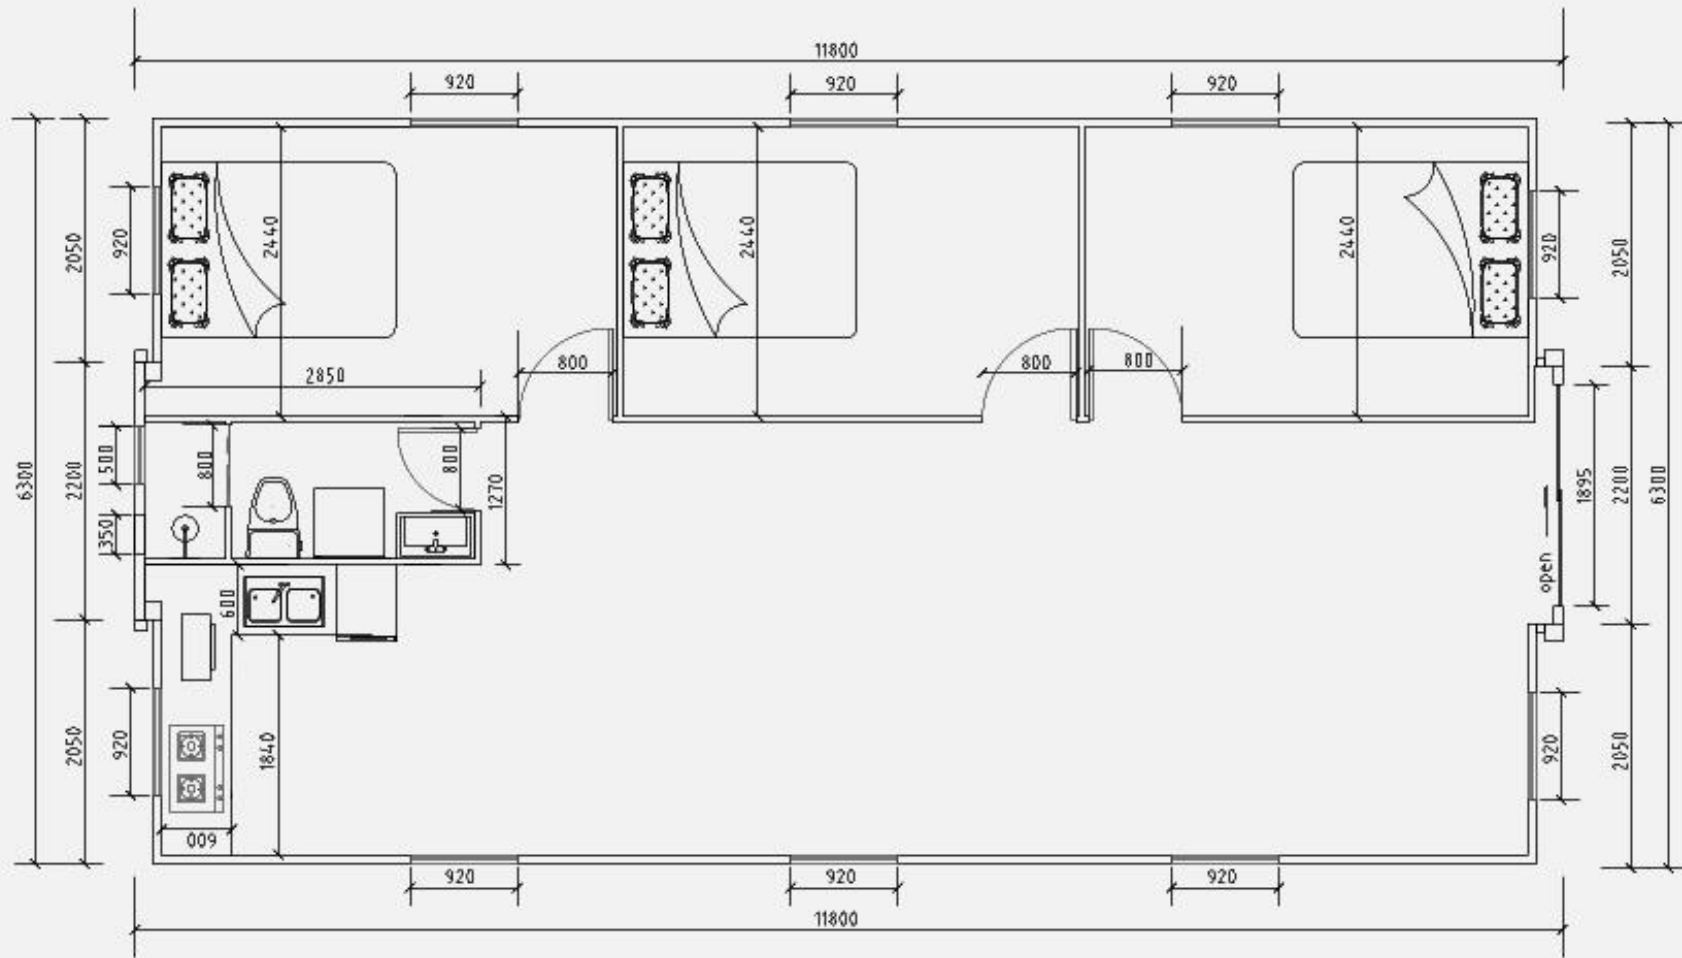

Open Length: 11.8m
 Open Width: 6.3m
 Total Size: 74m²

40ft

2 bedrooms: living room, L-shaped kitchen and superior bathroom

Closed Length: 11.8m
 Closed Width: 2.2m
 Total Weight: 4600kg

Open Length: 11.8m
 Open Width: 6.3m
 Total Size: 74m²

40ft

2 bedrooms with cloakroom:
living room, L-shaped kitchen
and superior bathroom

Closed Length: 11.8m
Closed Width: 2.2m
Total Weight: 4600kg

Open Length: 11.8m
Open Width: 6.3m
Total Size: 74m²

40ft

3 bedrooms: living room, L-shaped kitchen and superior bathroom

Closed Length: 11.8m
 Closed Width: 2.2m
 Total Weight: 4600kg

Open Length: 11.8m
 Open Width: 6.3m
 Total Size: 74m²

40ft

4 bedrooms: living room, L-shaped kitchen and superior bathroom

Closed Length: 11.8m
 Closed Width: 2.2m
 Total Weight: 4600kg

Open Length: 11.8m
 Open Width: 6.3m
 Total Size: 74m²