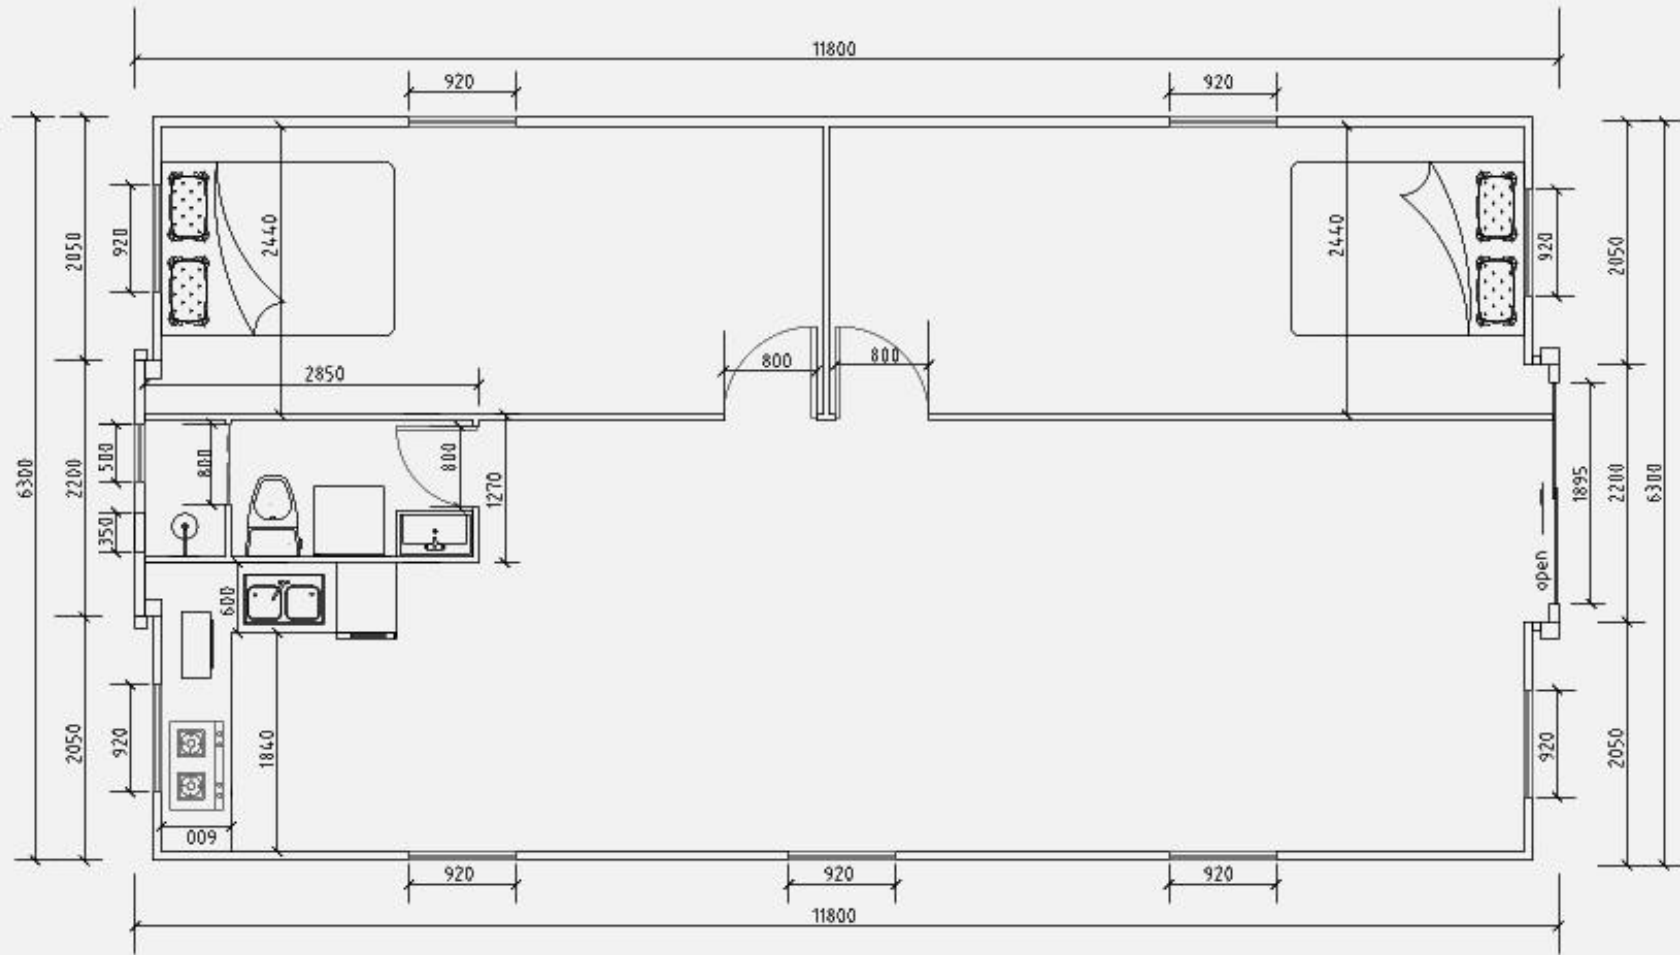

40ft

Open space

Closed Length: 11.8m
 Closed Width: 2.2m
 Total Weight: 4600kg

Open Length: 11.8m
 Open Width: 6.3m
 Total Size: 74m²

40ft

1 bedrooms: living room, L-shaped kitchen and superior bathroom

Closed Length: 11.8m
 Closed Width: 2.2m
 Total Weight: 4600kg

Open Length: 11.8m
 Open Width: 6.3m
 Total Size: 74m²

40ft

2 bedrooms: living room, L-shaped kitchen and superior bathroom

Closed Length: 11.8m
 Closed Width: 2.2m
 Total Weight: 4600kg

Open Length: 11.8m
 Open Width: 6.3m
 Total Size: 74m²

Closed Length: 11.8m
 Closed Width: 2.2m
 Total Weight: 4600kg

Open Length: 11.8m
 Open Width: 6.3m
 Total Size: 74m²

40ft

4 bedrooms: living room, L-shaped kitchen and superior bathroom

Closed Length: 11.8m
 Closed Width: 2.2m
 Total Weight: 4600kg

Open Length: 11.8m
 Open Width: 6.3m
 Total Size: 74m²