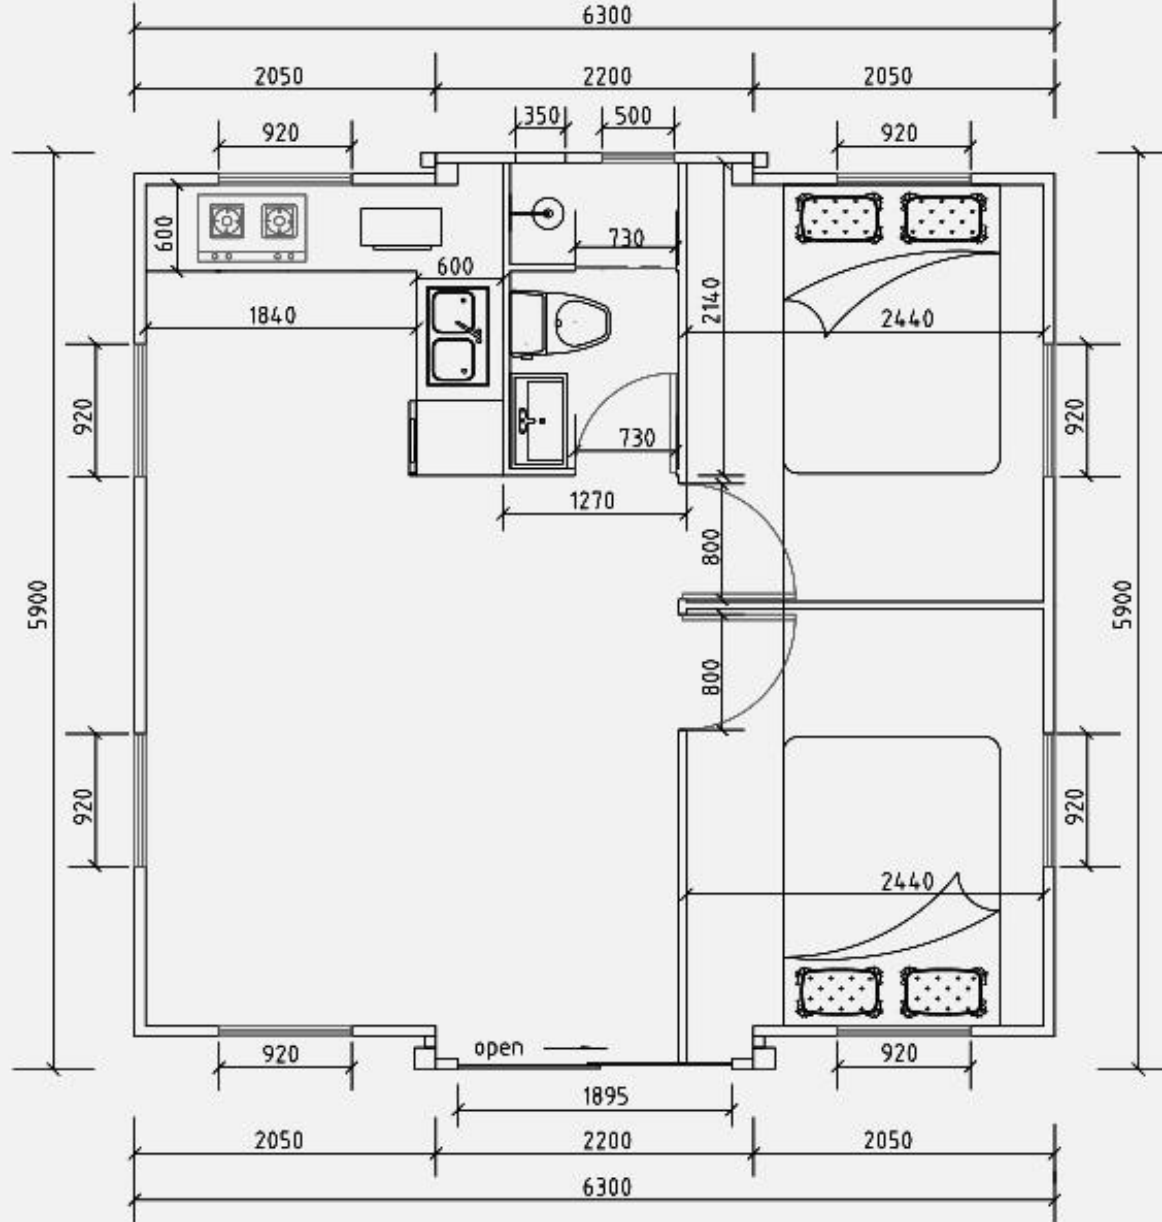

Open Length: 5.9m
 Open Width: 6.3m
 Total Size: 37m²

20ft

1 bedroom: living room, L-shaped kitchen and superior bathroom

Closed Length: 5.9m
 Closed Width: 2.2m
 Total Weight: 2800kg

Open Length: 5.9m
 Open Width: 6.3m
 Total Size: 37m²

20ft

1 bedroom: living room, L-shaped kitchen and superior bathroom

Closed Length: 5.9m
 Closed Width: 2.2m
 Total Weight: 2800kg

Open Length: 5.9m
 Open Width: 6.3m
 Total Size: 37m²

20ft

2 bedrooms: living room, L-shaped kitchen and superior bathroom

Closed Length: 5.9m
 Closed Width: 2.2m
 Total Weight: 2800kg

Open Length: 5.9m
 Open Width: 6.3m
 Total Size: 37m²

20ft

4 bedrooms: living room, superior bathroom

Closed Length: 5.9m
 Closed Width: 2.2m
 Total Weight: 2800kg

Open Length: 5.9m
 Open Width: 6.3m
 Total Size: 37m²