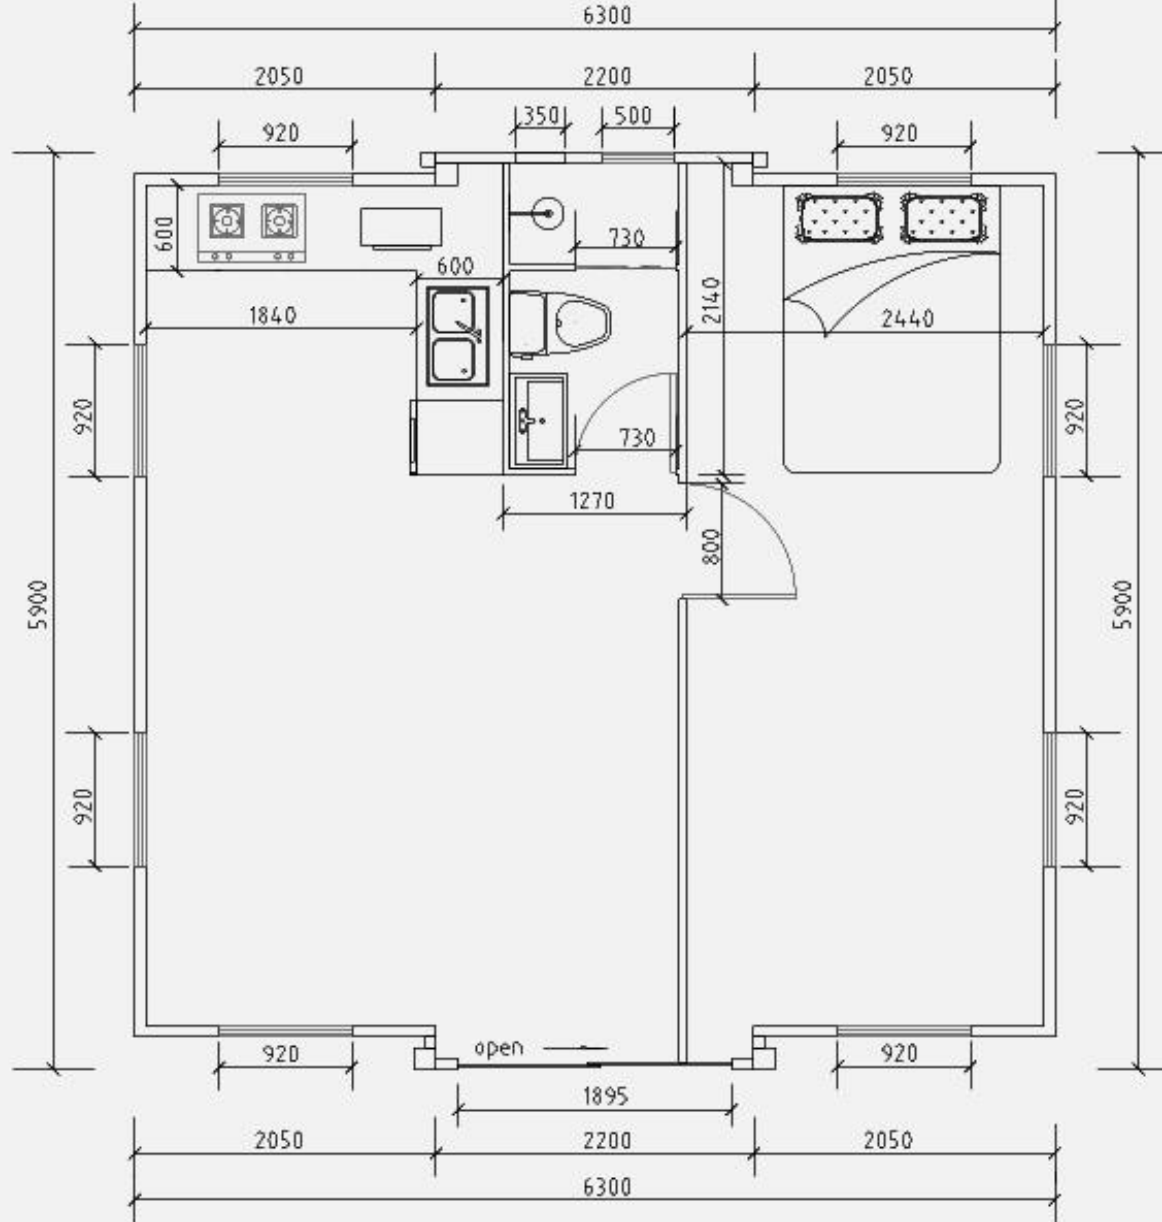

Open Length: 5.9m
 Open Width: 6.3m
 Total Size: 37m²

20ft

1 bedroom: living room, L-shaped kitchen and superior bathroom

Closed Length: 5.9m
 Closed Width: 2.2m
 Total Weight: 2800kg

Open Length: 5.9m
 Open Width: 6.3m
 Total Size: 37m²

20ft

1 bedroom: living room, L-shaped kitchen and superior bathroom

Closed Length: 5.9m
 Closed Width: 2.2m
 Total Weight: 2800kg

Open Length: 5.9m
 Open Width: 6.3m
 Total Size: 37m²

20ft

2 bedrooms: living room, L-shaped kitchen and superior bathroom

Closed Length: 5.9m
 Closed Width: 2.2m
 Total Weight: 2800kg

Open Length: 5.9m
 Open Width: 6.3m
 Total Size: 37m²

20ft

4 bedrooms: living room, superior bathroom

Closed Length: 5.9m
 Closed Width: 2.2m
 Total Weight: 2800kg

Open Length: 5.9m
 Open Width: 6.3m
 Total Size: 37m²