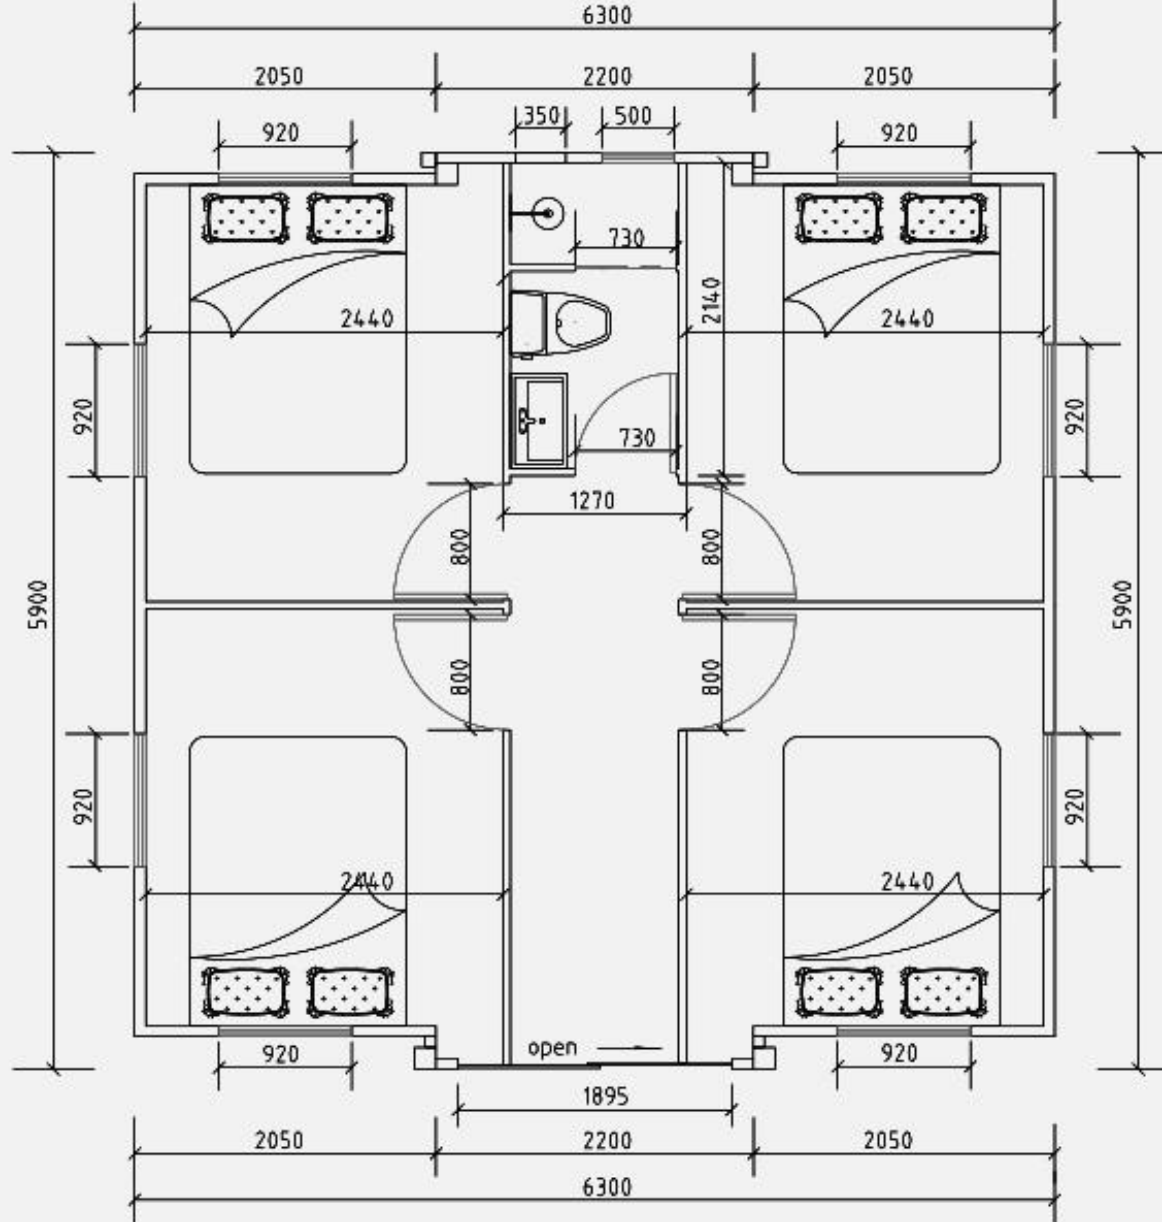

Open Length: 5.9m
 Open Width: 6.3m
 Total Size: 37m²

20ft

1 bedroom: living room, L-shaped kitchen and superior bathroom

Closed Length: 5.9m
 Closed Width: 2.2m
 Total Weight: 2800kg

Open Length: 5.9m
 Open Width: 6.3m
 Total Size: 37m²

20ft

1 bedroom: living room, L-shaped kitchen and superior bathroom

Closed Length: 5.9m
 Closed Width: 2.2m
 Total Weight: 2800kg

Open Length: 5.9m
 Open Width: 6.3m
 Total Size: 37m²

20ft

2 bedrooms: living room, L-shaped kitchen and superior bathroom

Closed Length: 5.9m
 Closed Width: 2.2m
 Total Weight: 2800kg

Open Length: 5.9m
 Open Width: 6.3m
 Total Size: 37m²

20ft

4 bedrooms: living room, superior bathroom

Closed Length: 5.9m
 Closed Width: 2.2m
 Total Weight: 2800kg

Open Length: 5.9m
 Open Width: 6.3m
 Total Size: 37m²