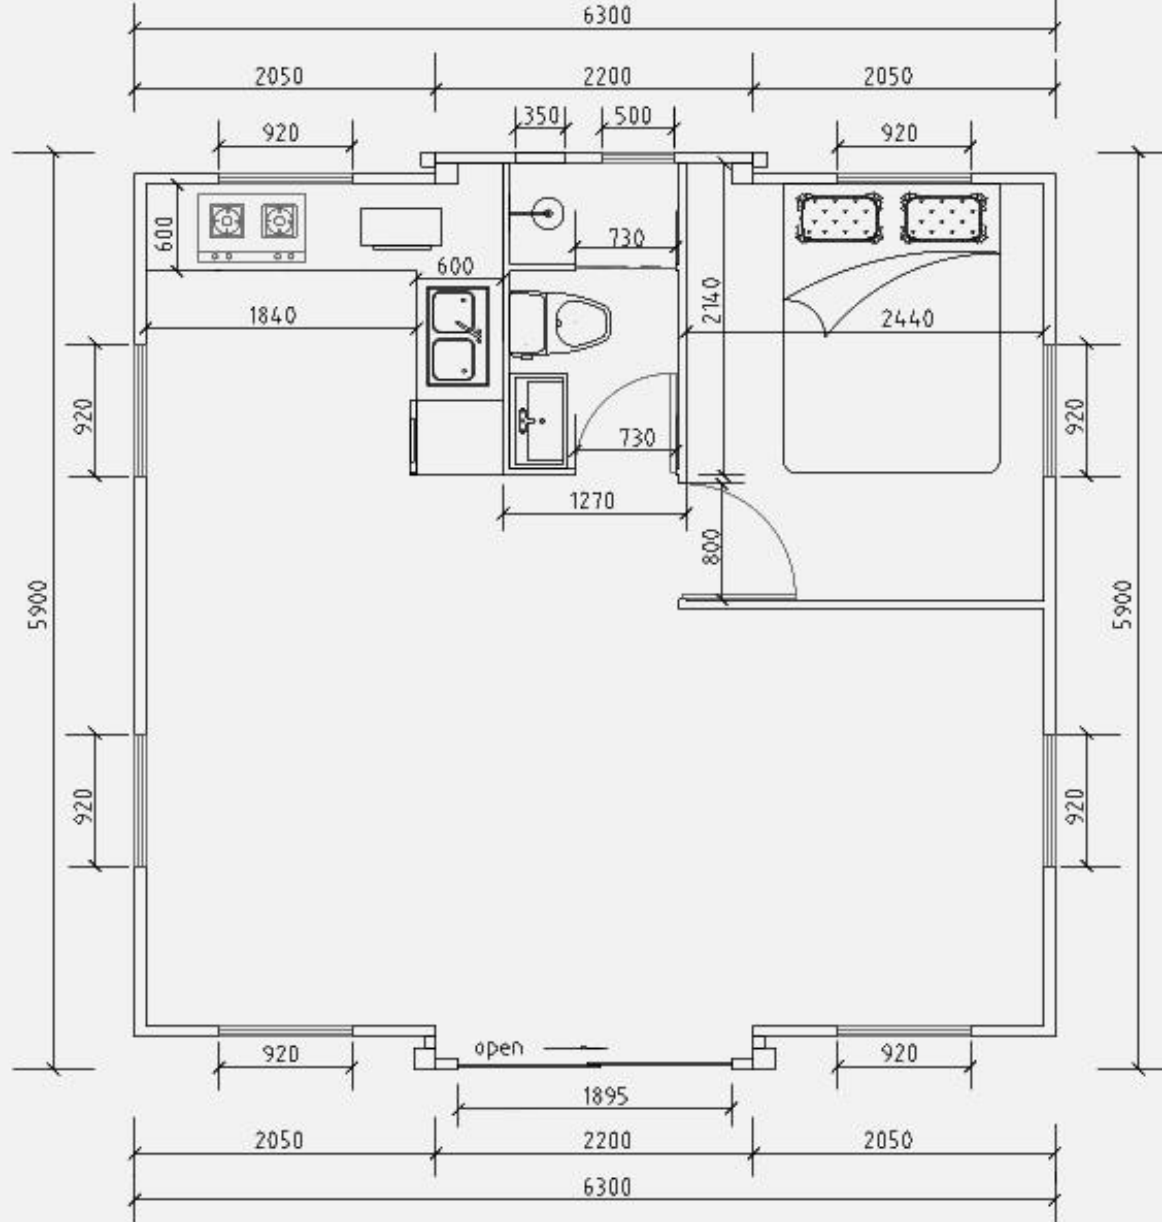

20ft

Open space

Closed Length: 5.9m
 Closed Width: 2.2m
 Total Weight: 2800kg

Open Length: 5.9m
 Open Width: 6.3m
 Total Size: 37m²

20ft

1 bedroom: living room, L-shaped kitchen and superior bathroom

Closed Length: 5.9m
 Closed Width: 2.2m
 Total Weight: 2800kg

Open Length: 5.9m
 Open Width: 6.3m
 Total Size: 37m²

20ft

1 bedroom: living room, L-shaped kitchen and superior bathroom

Closed Length: 5.9m
 Closed Width: 2.2m
 Total Weight: 2800kg

Open Length: 5.9m
 Open Width: 6.3m
 Total Size: 37m²

Closed Length: 5.9m
 Closed Width: 2.2m
 Total Weight: 2800kg

Open Length: 5.9m
 Open Width: 6.3m
 Total Size: 37m²

20ft

4 bedrooms: living room, superior bathroom

Closed Length: 5.9m
 Closed Width: 2.2m
 Total Weight: 2800kg

Open Length: 5.9m
 Open Width: 6.3m
 Total Size: 37m²