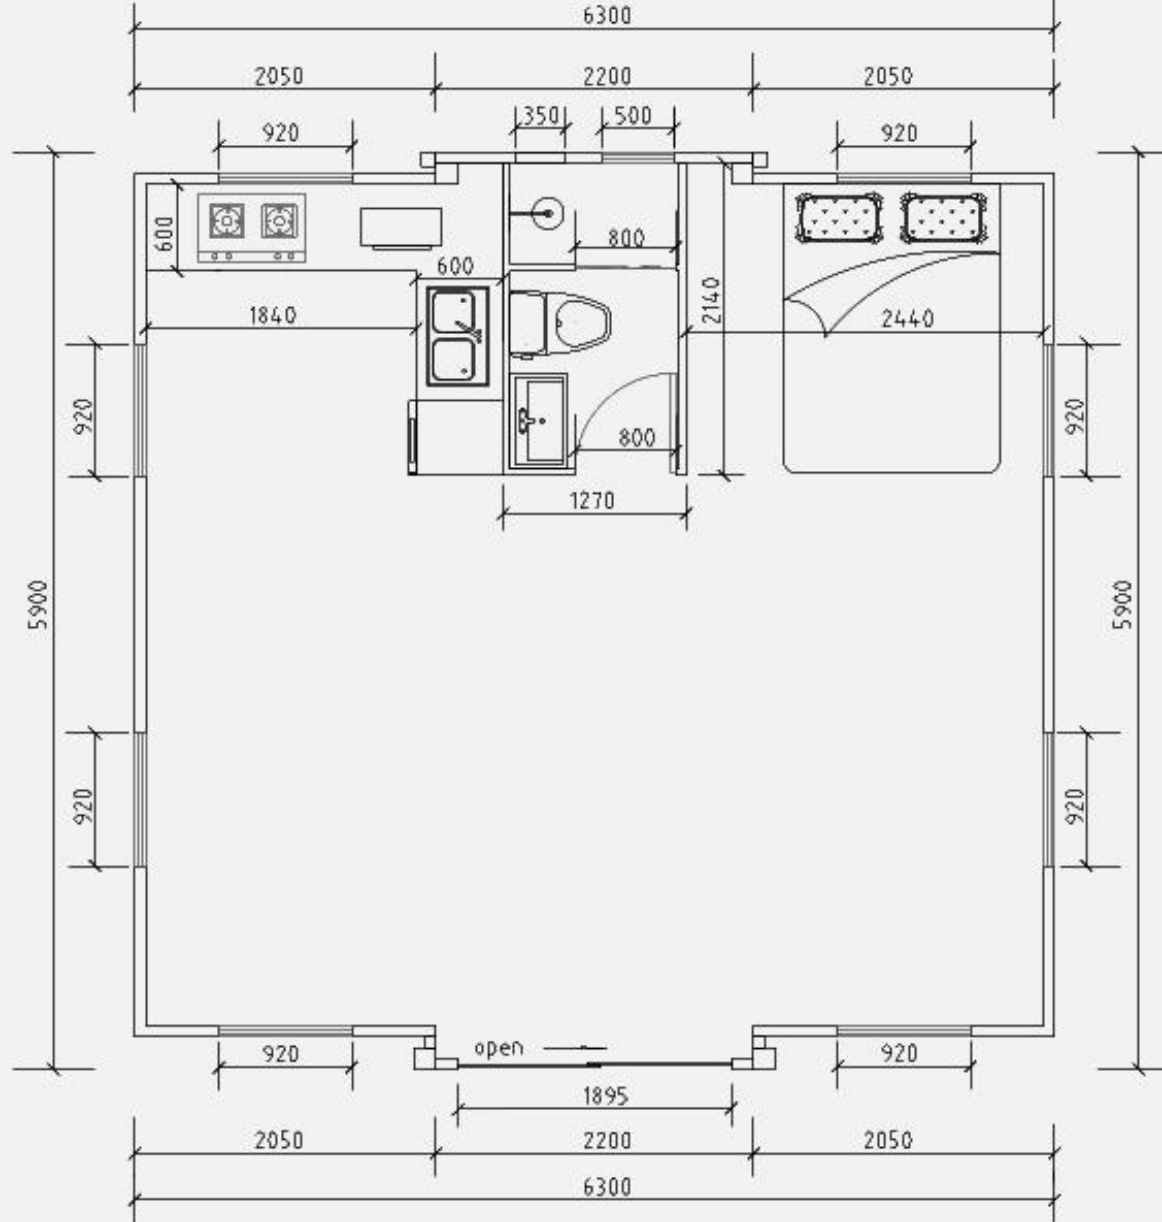

20ft

Open space

Closed Length: 5.9m
 Closed Width: 2.2m
 Total Weight: 2800kg

Open Length: 5.9m
 Open Width: 6.3m
 Total Size: 37m²

20ft

1 bedroom: living room, L-shaped kitchen and superior bathroom

Closed Length: 5.9m
 Closed Width: 2.2m
 Total Weight: 2800kg

Open Length: 5.9m
 Open Width: 6.3m
 Total Size: 37m²

20ft

1 bedroom: living room, L-shaped kitchen and superior bathroom

Closed Length: 5.9m
 Closed Width: 2.2m
 Total Weight: 2800kg

Open Length: 5.9m
 Open Width: 6.3m
 Total Size: 37m²

Closed Length: 5.9m
 Closed Width: 2.2m
 Total Weight: 2800kg

Open Length: 5.9m
 Open Width: 6.3m
 Total Size: 37m²

20ft

4 bedrooms: living room, superior bathroom

Closed Length: 5.9m
 Closed Width: 2.2m
 Total Weight: 2800kg

Open Length: 5.9m
 Open Width: 6.3m
 Total Size: 37m²